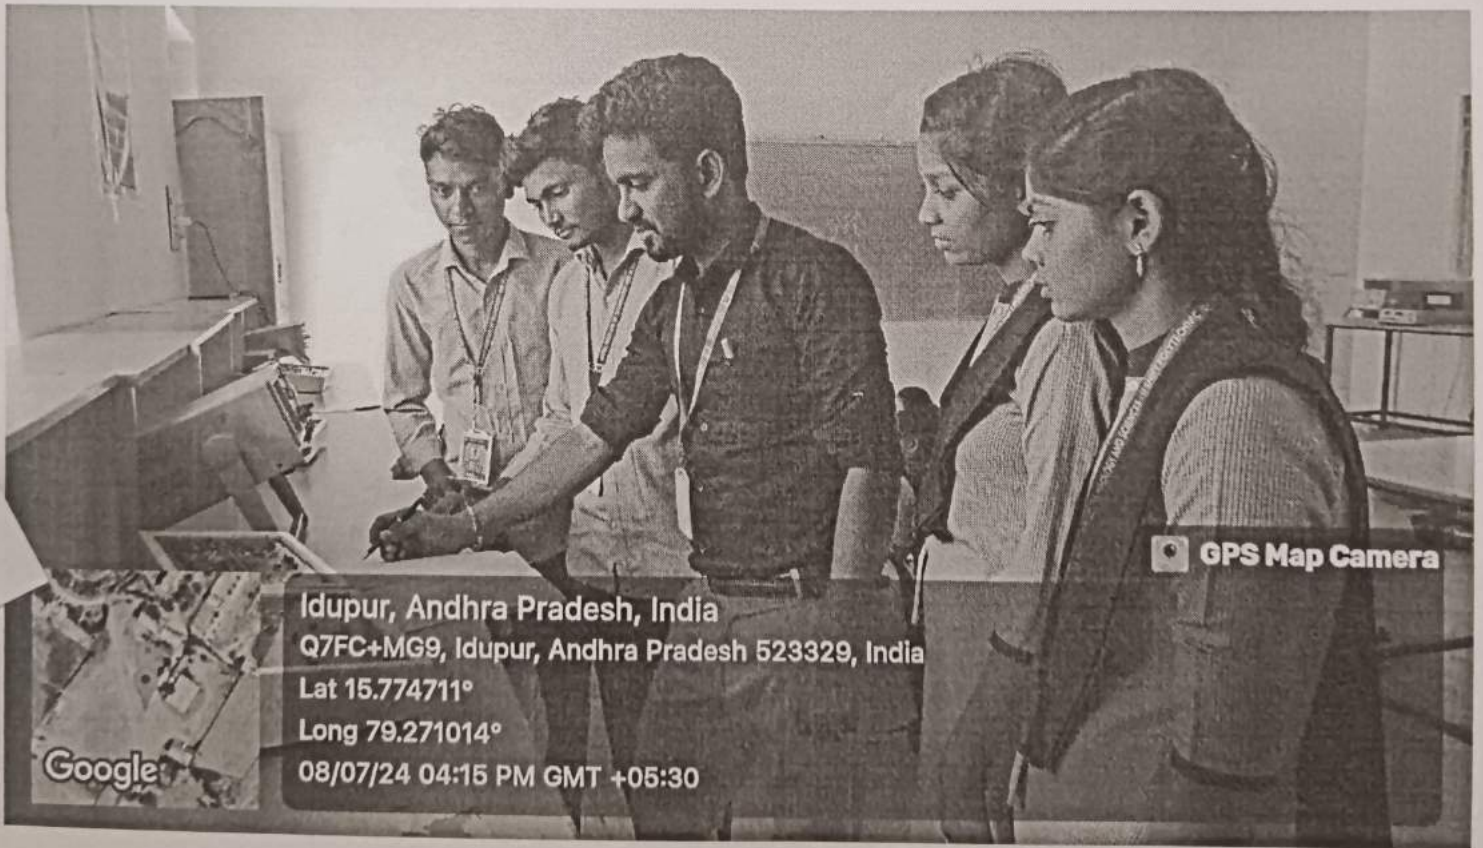

GPS Map Camera

Idupur, Andhra Pradesh, India
Q7FC+MG9, Idupur, Andhra Pradesh 523329, India
Lat 15.774711°
Long 79.271014°
08/07/24 04:15 PM GMT +05:30

Google

Principals
PRINCIPAL
INDIRA INSTITUTE OF TECHNOLOGY & SCIENCES
Darimadugu, Markapur-523329
Dist (A.P.) India