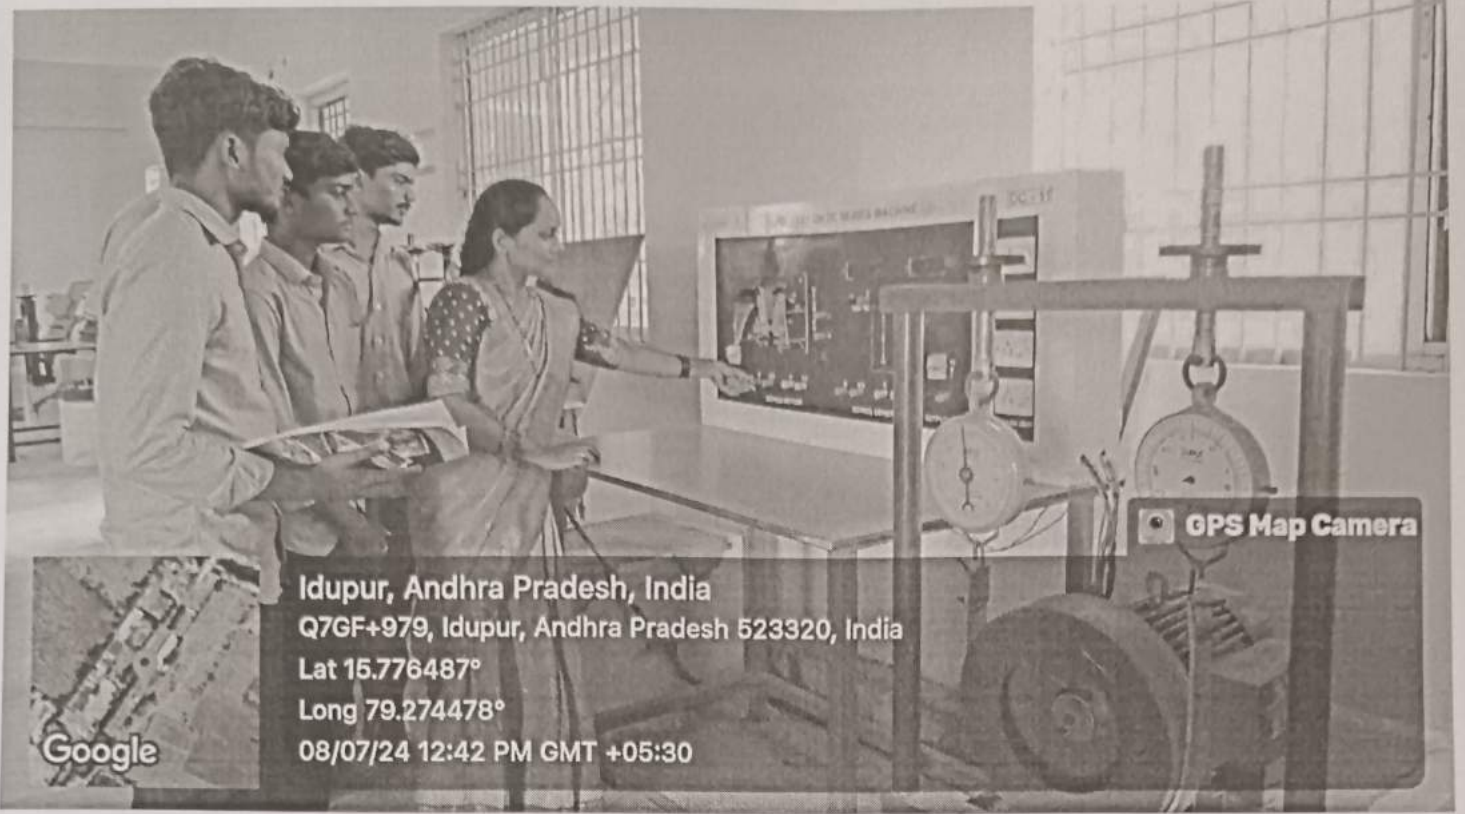

Google

GPS Map Camera

Idupur, Andhra Pradesh, India
Q7GF+979, Idupur, Andhra Pradesh 523320, India
Lat 15.776077°
Long 79.274234°
08/07/24 12:38 PM GMT +05:30

Google

PRINCIPAL
INDIRA INSTITUTE OF TECHNOLOGY & SCIENCES
Darimadugu, Markapur-523 316
Prakasam Dist.(A.P.) India.